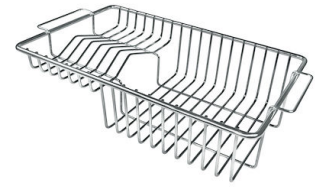

White bowl
8153 100

Black grid
8100 617

**Graters kit with ring-holder and
food collection tray**
8159 101
* only in combination with the accessory
8644 101

**Iroko-wood sliding chopping board
with stainless steel colander**
8644 044

Stainless steel perforated tray

8151 000

* only in combination with the accessory
8644 101

**Stainless steel perforated tray PVD
Gold**

8151 009

* only in combination with the accessory
8644 101

Stainless steel plate rack